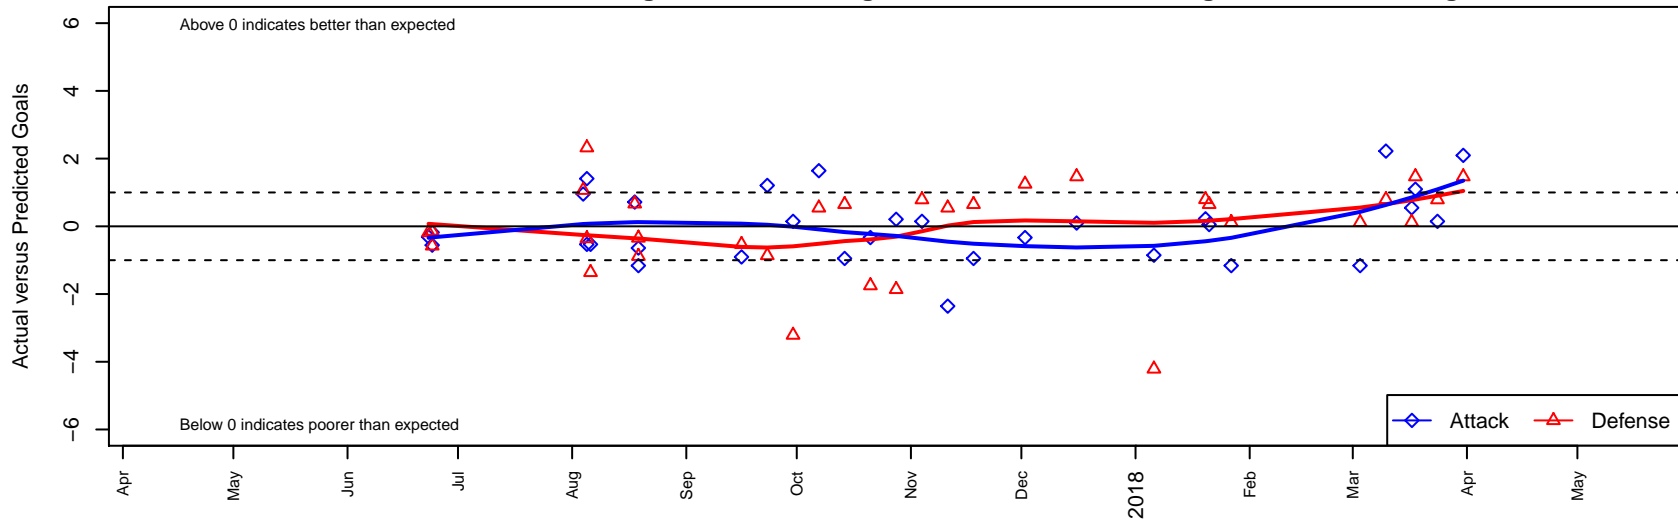

Kent United Green G05

Kent United
 Kent, WA
 G05 total strength=873
 attack=1.38 defense=1.2
 fall league = NPSL Div 1 (05) U13
 spr league = Spr NPSL (05) Div 1 U13

alt names used:
 Kent United G05 Green
 Kent United G05 Green
 Kent United G05 Richardson
 Kent United G05 Green
 KU G05 Green
 Kent United G05 green

Kent United Green G05
 Dots are actual minus expected GF (blue circles) and GA (red triangles).
 Blue line is smoothed change in attack strength. Red is smoothed change in defense strength.

**attack and defense variance (black dot)
relative to other teams
and top 10 in region**