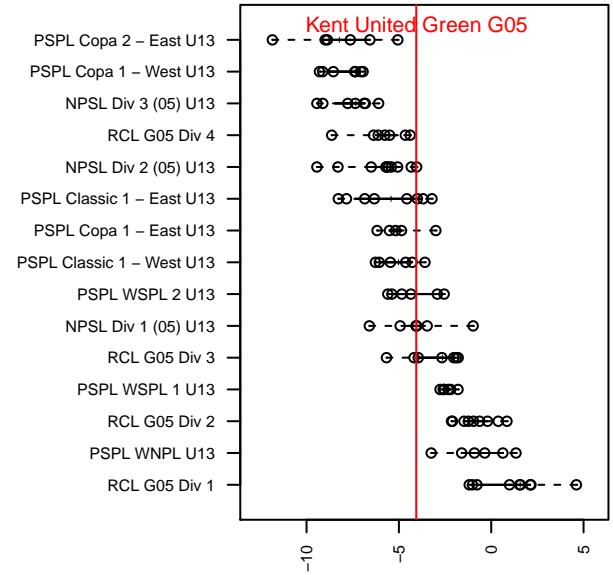

**attack and defense rating
relative to others at age
and all opponents in last 13 months**